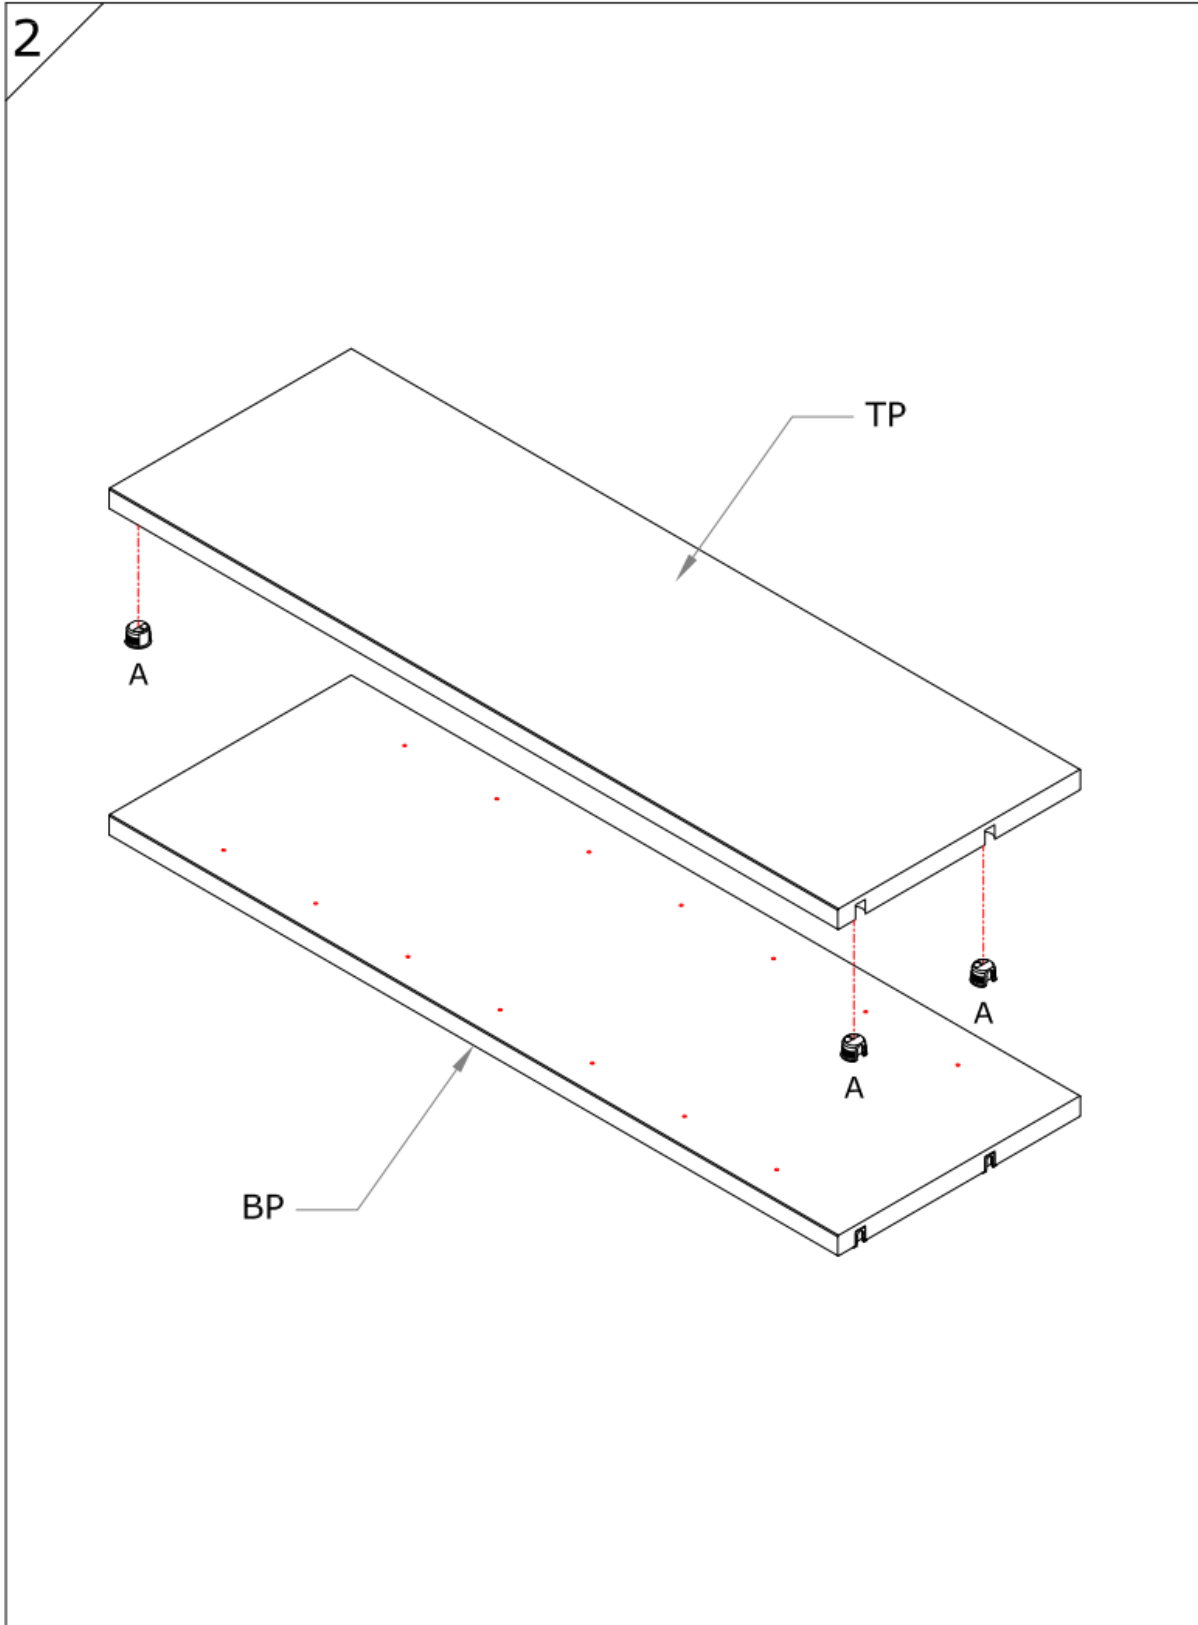

Assembly Guide

Monteringsvejledning

Softline/Slimline – wood
shelves with wood dividers
starter bay

Assembly Guide

Assembly guide for Softline/Slimline wood shelves with wood dividers with starter bay

UK: First check the contents to make sure that nothing is missing. Sort out the screws and fittings as shown. Assemble your furniture step by step, as shown in the illustrations.

DK: Kontrollér først indholdet. Sortér skruer og beslag som anvisningen viser. Montér i nummerorden og som illustrationen viser.

Assembly Guide

Assembly guide for Softline/Slimline wood shelves with wood dividers with starter bay