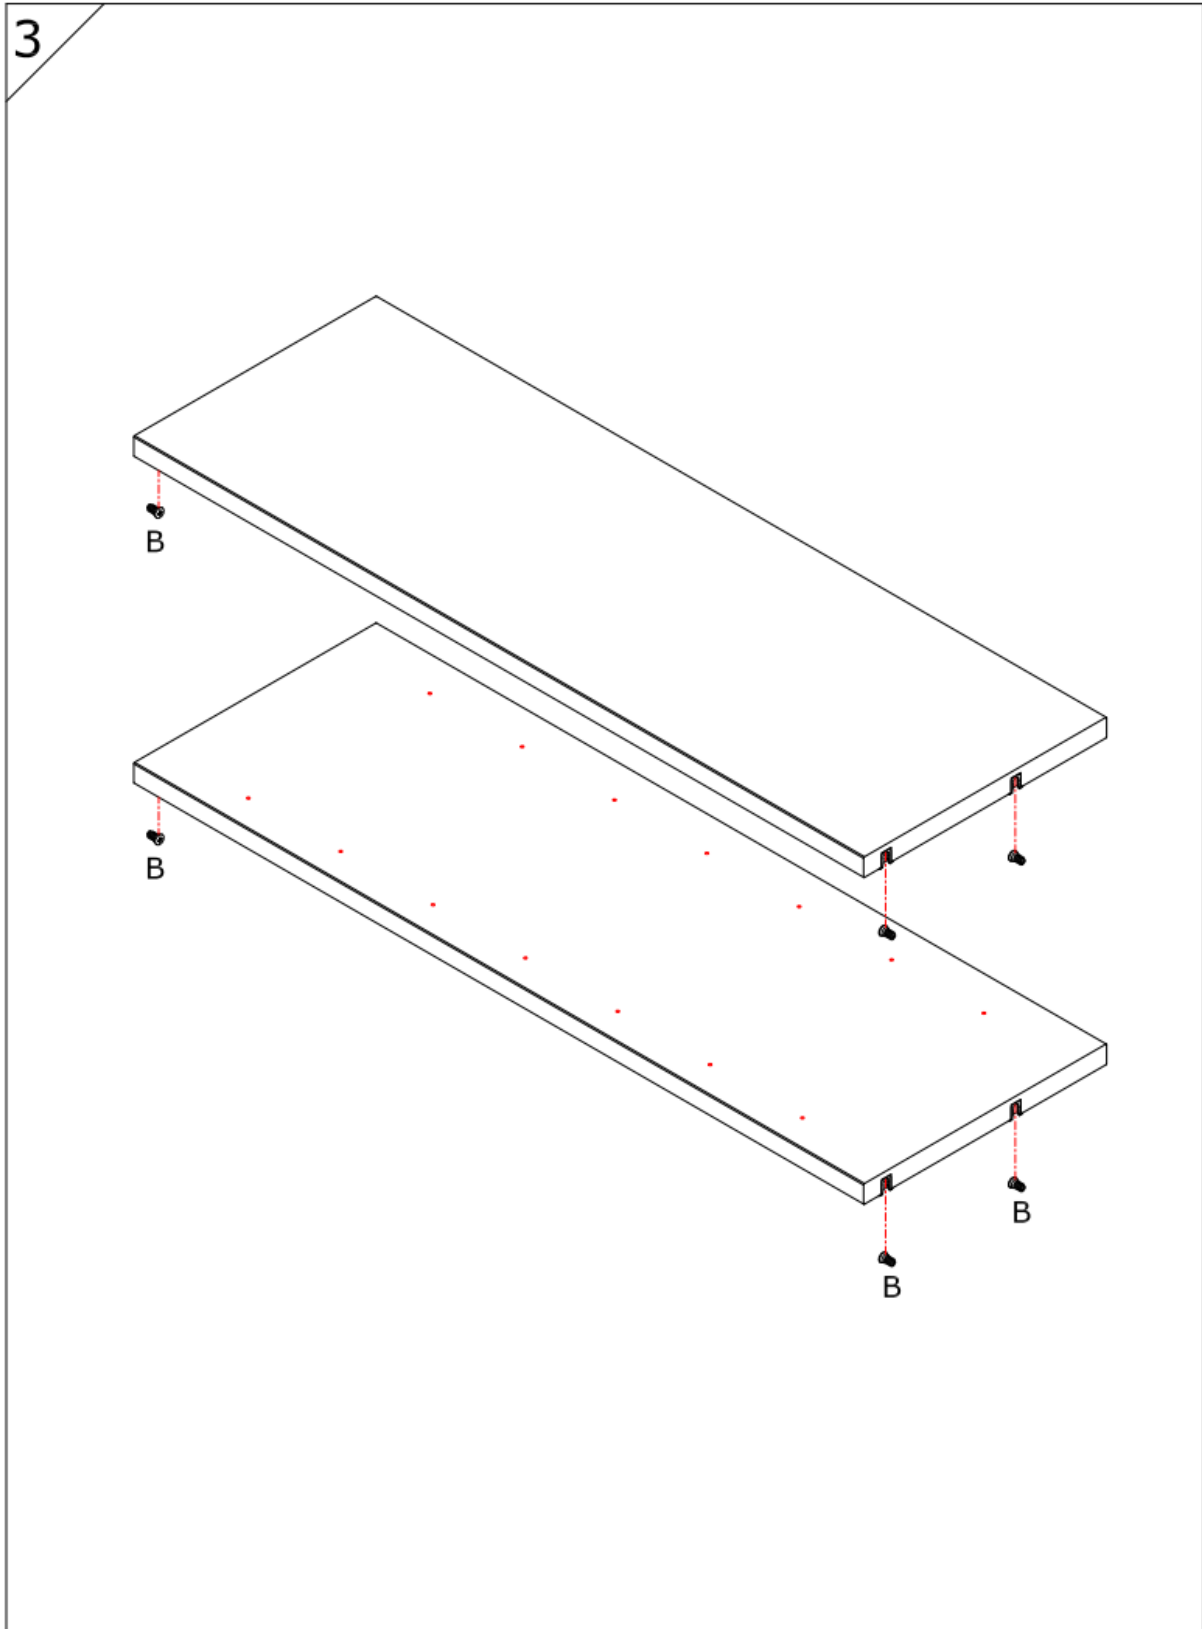

Assembly Guide

Assembly guide for Softline/Slimline wood shelves with wood dividers with starter bay