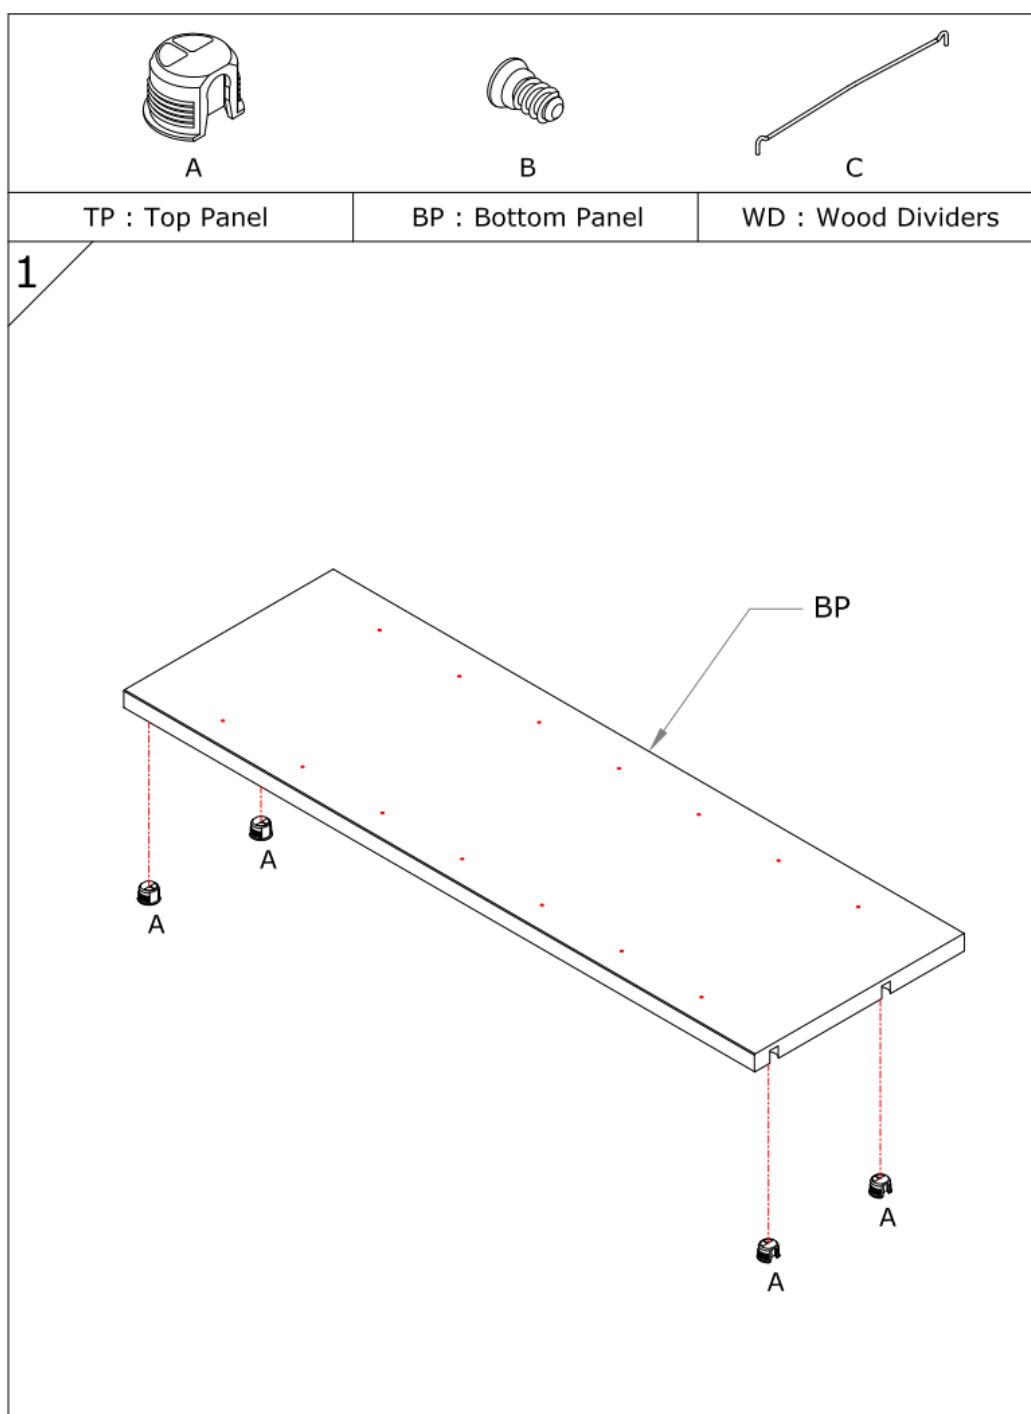

Assembly Guide

Monteringsvejledning

Softline/Slimline – wood
shelves with wood dividers
starter bay

Assembly Guide

Assembly guide for Softline/Slimline wood shelves with wood dividers with starter bay

UK: First check the contents to make sure that nothing is missing. Sort out the screws and fittings as shown. Assemble your furniture step by step, as shown in the illustrations.

DK: Kontrollér først indholdet. Sortér skruer og beslag som anvisningen viser. Montér i nummerorden og som illustrationen viser.

Assembly Guide

Assembly guide for Softline/Slimline wood shelves with wood dividers with starter bay