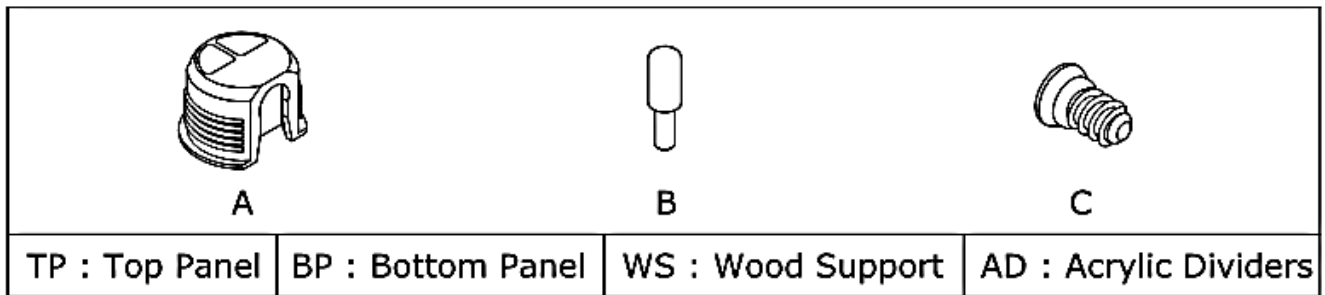

Assembly Guide

Assembly guide for Softline/Slimline wood shelves with acrylic dividers starter bay

UK: First check the contents to make sure that nothing is missing. Sort out the screws and fittings as shown. Assemble your furniture step by step, as shown in the illustrations.

DK: Kontrollér først indholdet. Sortér skruer og beslag som anvisningen viser. Montér i nummerorden og som illustrationen viser.

Assembly Guide

Assembly guide for Softline/Slimline wood shelves with acrylic dividers starter bay