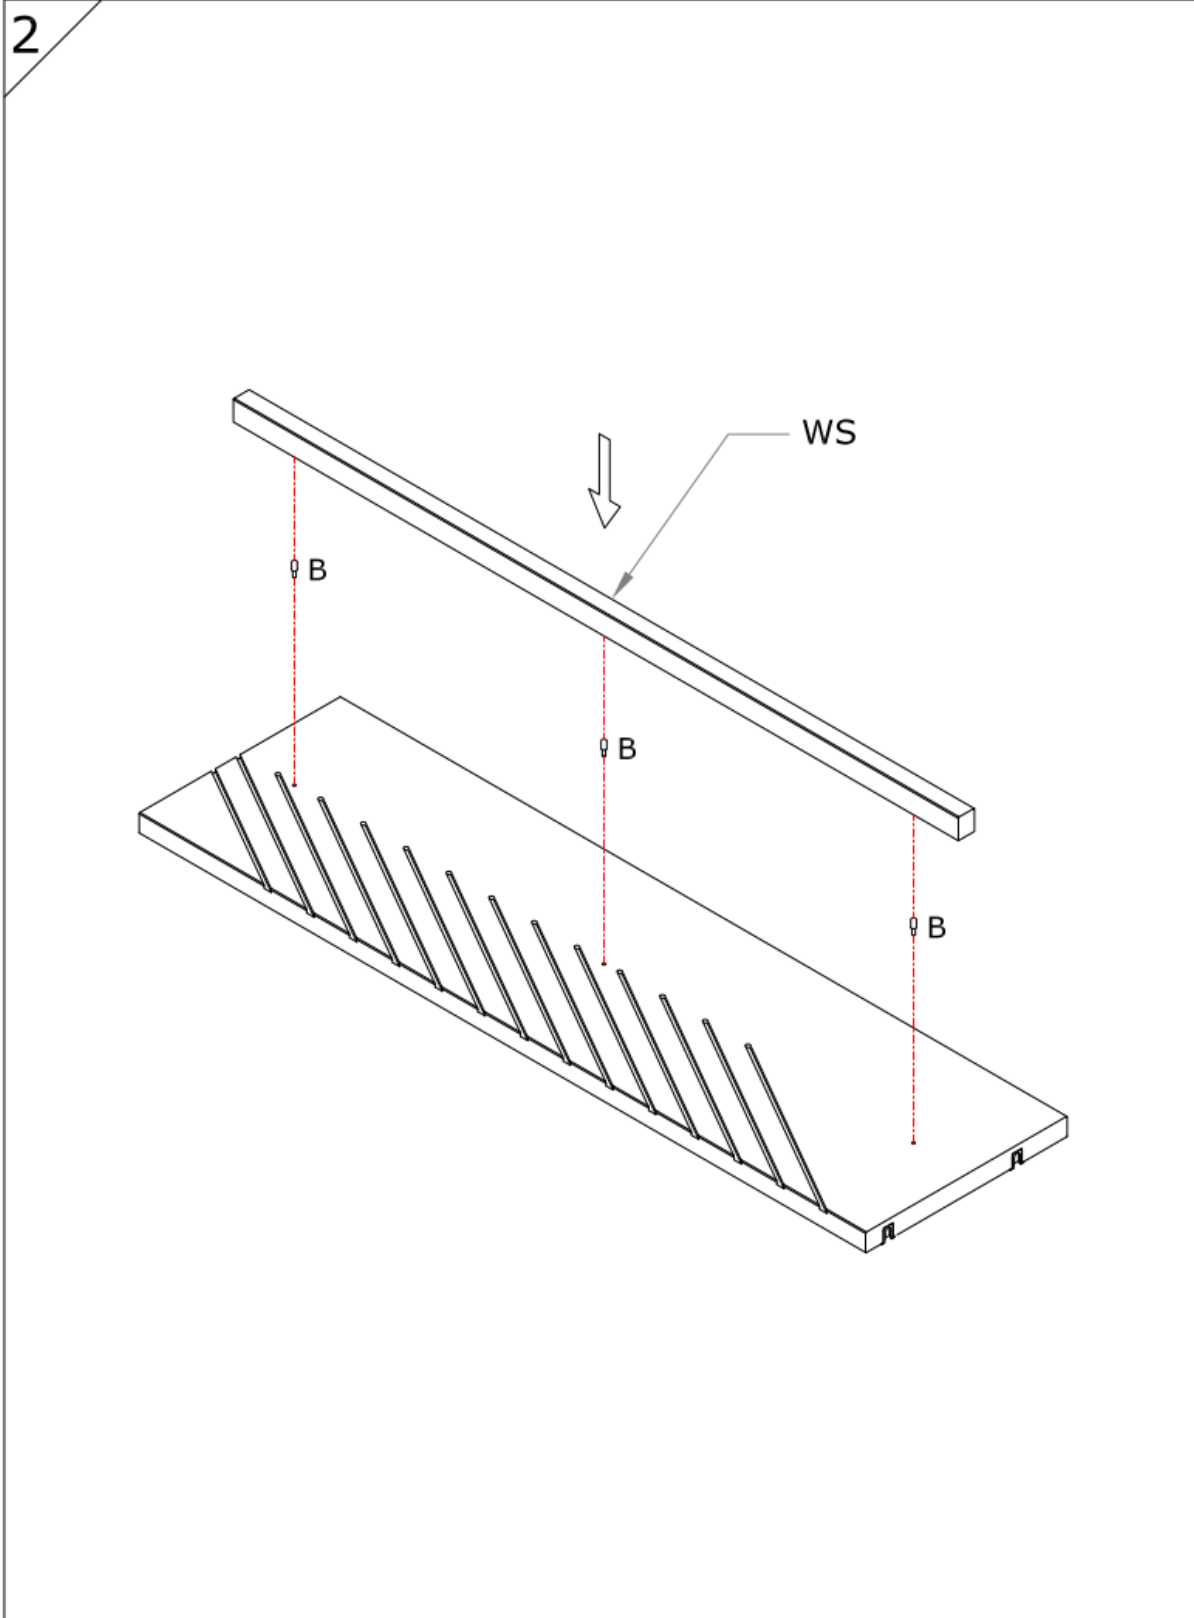

Assembly Guide

Assembly guide for Softline/Slimline wood shelves with acrylic dividers starter bay